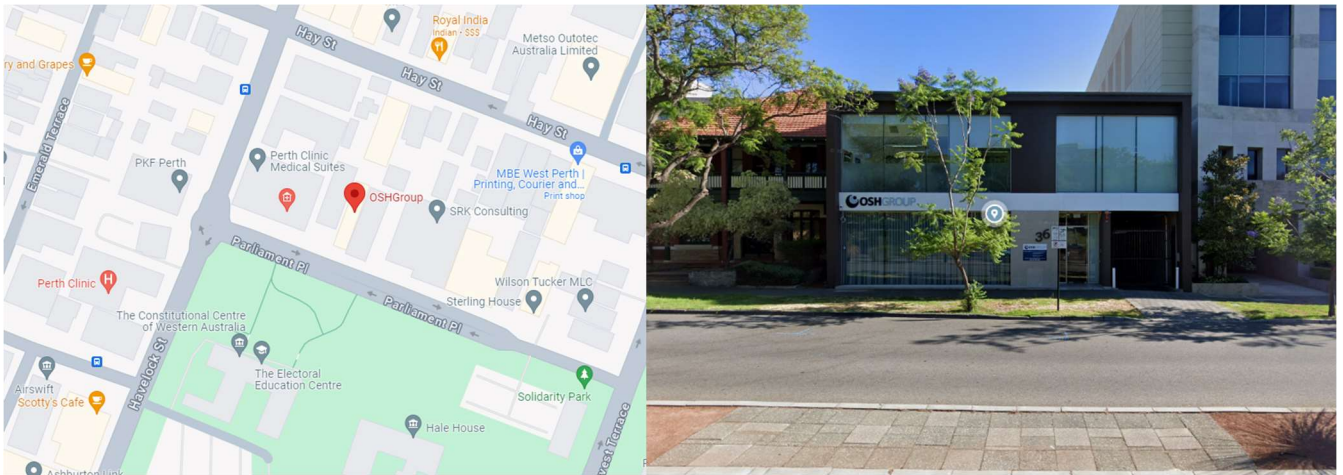

# Clinic Location Map

### OSHGroup

36 Parliament Pl  
WEST PERTH WA 6005

### Description

Our Perth clinic is located on the ground floor of the OSHGroup Building.

### Parking

Three hour metered street parking is available on Parliament Pl.