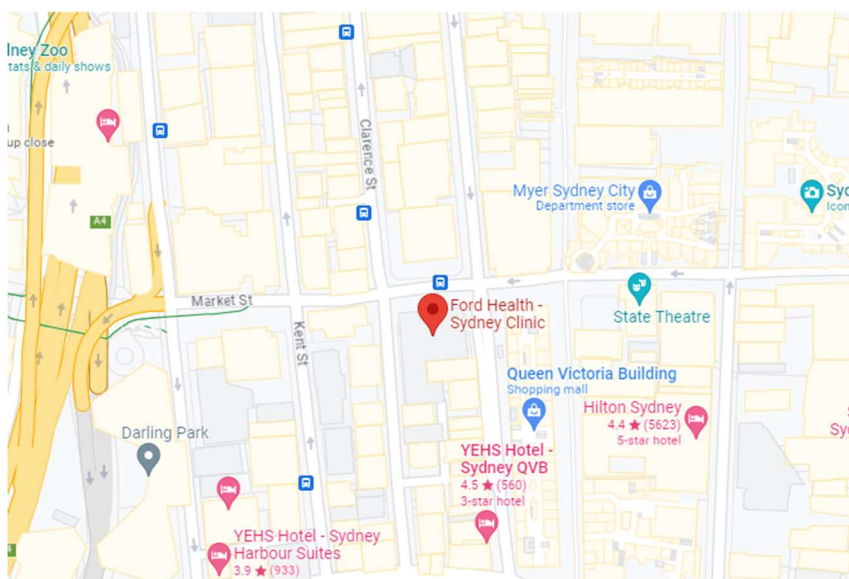

Clinic Location Map

| SYDNEY CLINIC

St Martins Tower

Level 21, 31 Market Street
Sydney, 2000

Description

Our Sydney clinic is located on Level 21 of St Martins Tower. You can access St Martins Tower from Market Street.

Clinic Facilities

Bathroom, shower and change room facilities available onsite.

Parking

Parking is available underneath St Martins Tower via Wilsons Parking. To access this parking, please enter via 190 Clarence St.