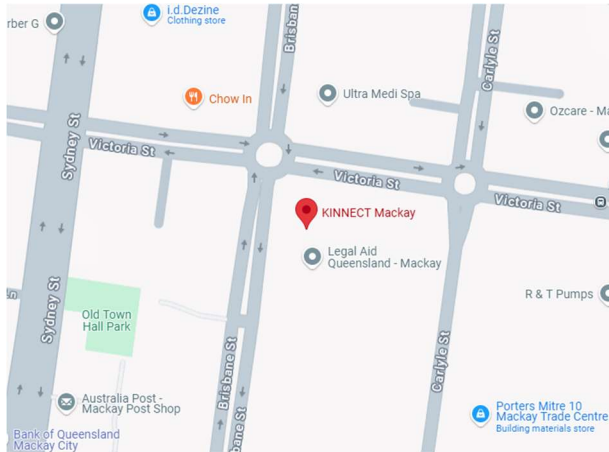

Clinic Location Map

| MACKAY CLINIC

Kinnect Clinic

Ground floor, 45 Victoria St
Mackay, QLD, 4740

Description

Our Mackay clinic is located in the Kinnect Clinic, Entrance to the clinic to via Brisbane St, opposite the Courthouse and next to Taylor's Solicitors.

Clinic Facilities

Bathrooms are available on site.

Parking

There is 2-hour street parking available in front of the clinic on Victoria St, or, there is some parking on Carlyle St which has no parking limits. There is also a small paid parking car park on the corner of Gordon St and Wood St around 500m from the clinic.